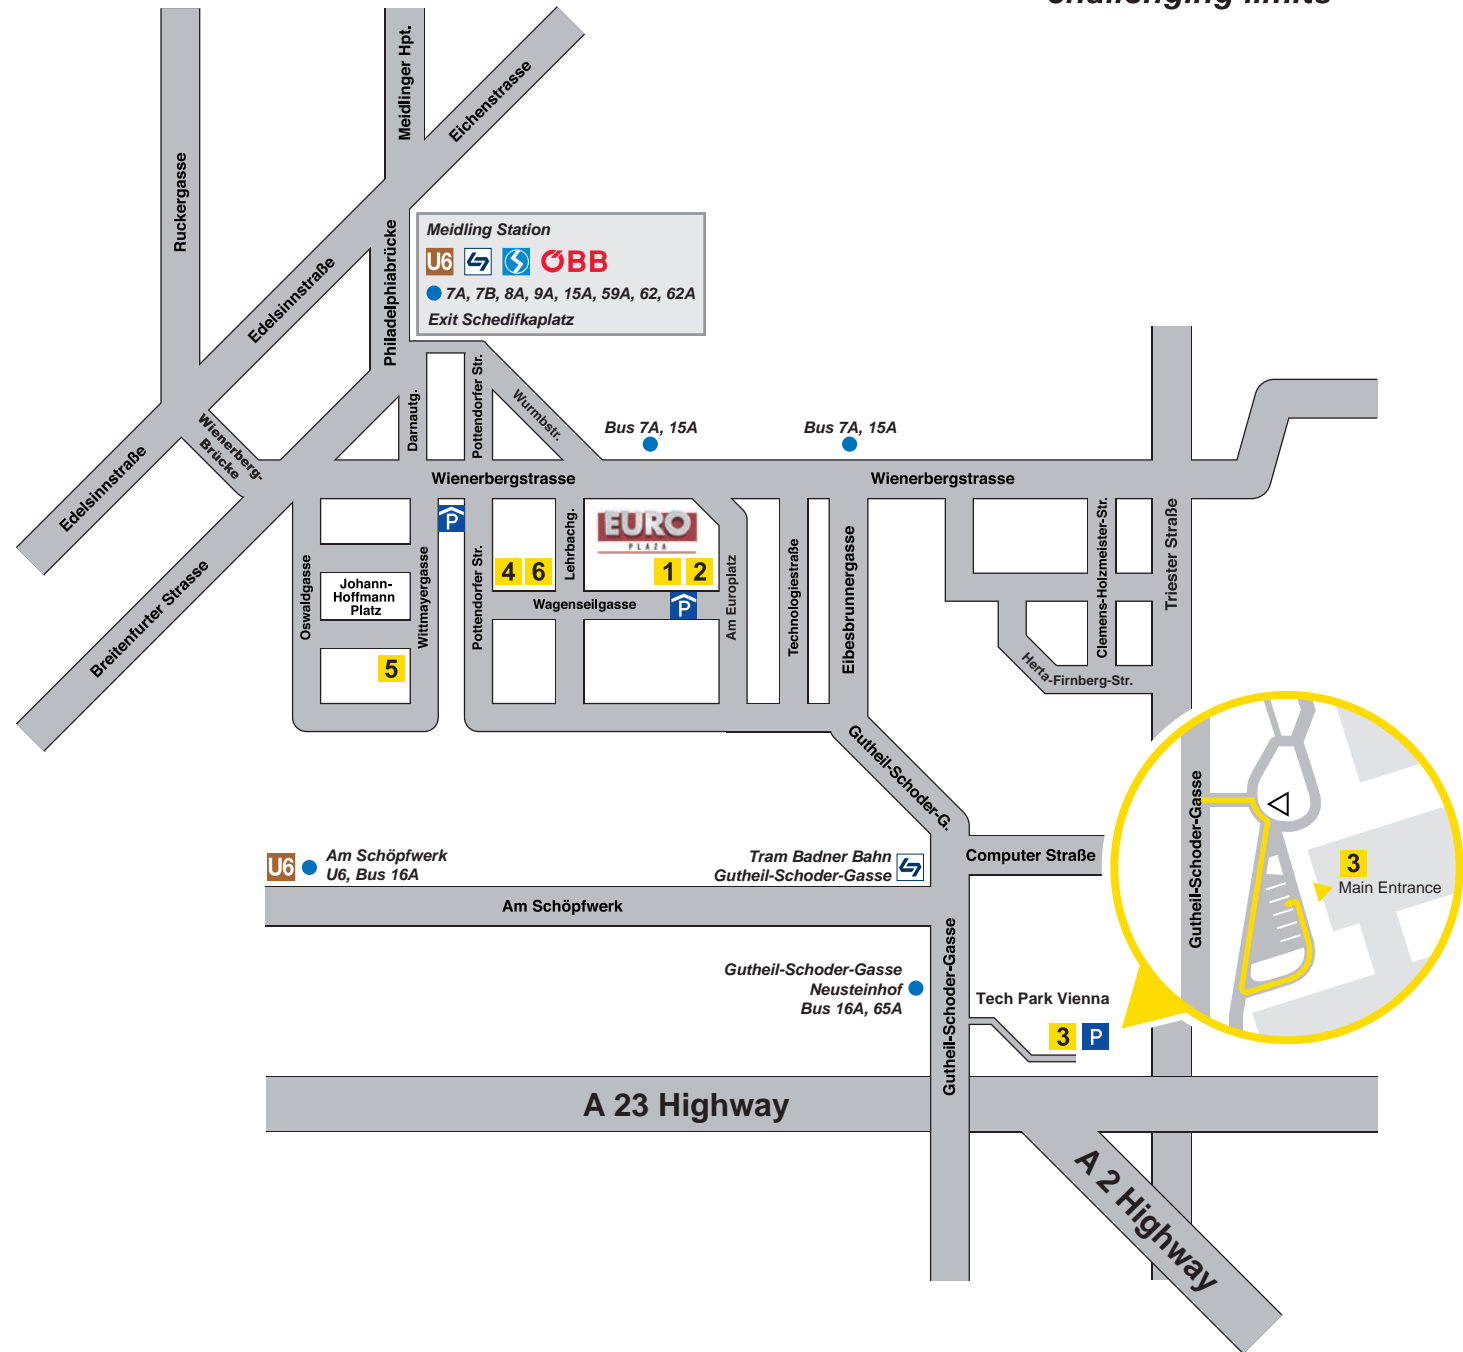

- 1 Kapsch AG**
Am Europlatz 2, 1120 Vienna
- 2 Kapsch TrafficCom AG**
Am Europlatz 2, 1120 Vienna
- 3 Kapsch Components KG**
Gutheil-Schoder-Gasse 17, 1230 Vienna
- 4 Kapsch BusinessCom AG**
Wienerbergstraße 53, 1120 Vienna
- 5 Kapsch Partner Solutions GmbH**
Company Training Center
Johann-Hoffmann-Platz 9, 1120 Vienna
- 6 Kapsch Partner Solutions GmbH**
Wagenseilgasse 14, 1120 Vienna

- | | |
|--------------------------|--------------------------------------|
| BBB Railway | P Car Park, Parking Garage |
| S Railway | P Car Lot |
| T Tram Bahn | |
| U6 Underground U6 | |
| B Bus, Tram | |